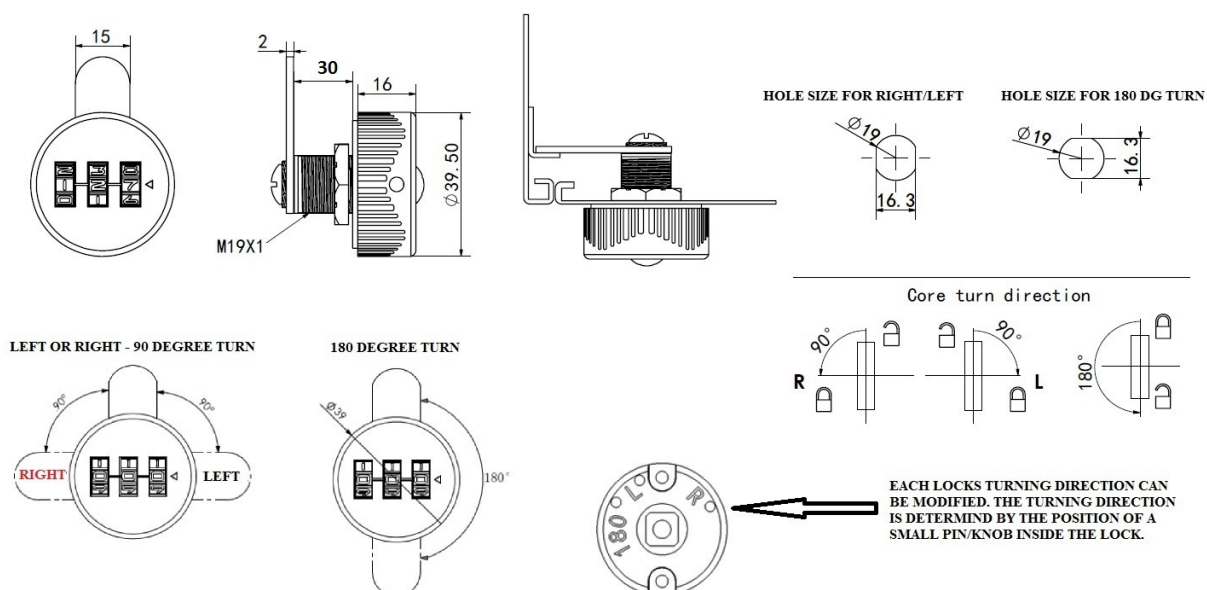

SISO A/S

Mileparken 11
DK-2740 Skovlunde
Denmark
VAT: DK 24786013

Phone +45 45 830 900

www.siso.dk
siso@siso.dk

Danske Bank
Nytorv Branch
Copenhagen
SWIFT: DABADKKK

Account no.
4180 3112 112936
IBAN Account
DK7230003112112936